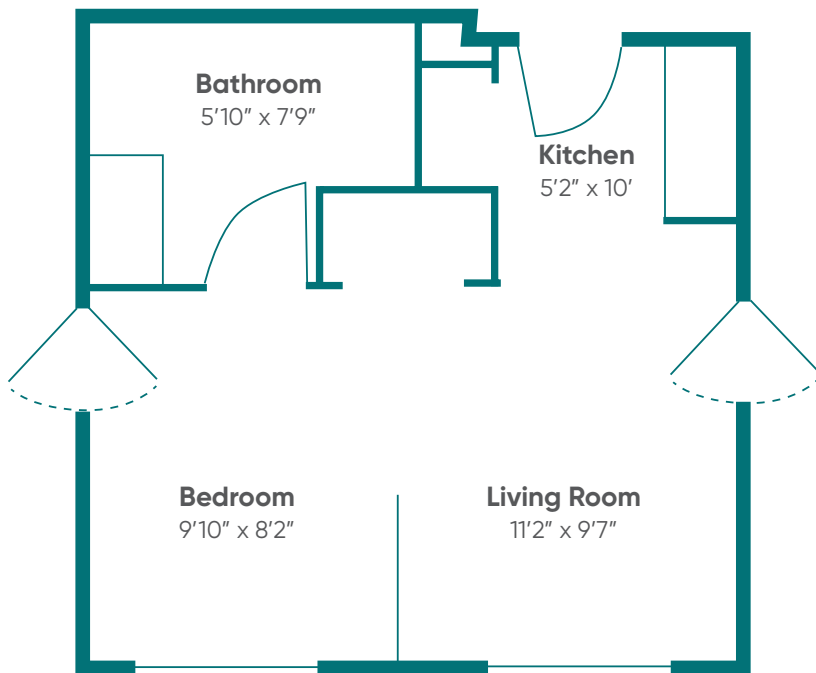

The Azaleas

One bedroom
apartment

Studio
apartment

3701 Behrman Place
New Orleans, LA 70114
504.367.5640 ext. 319
touro.com/woldenberg