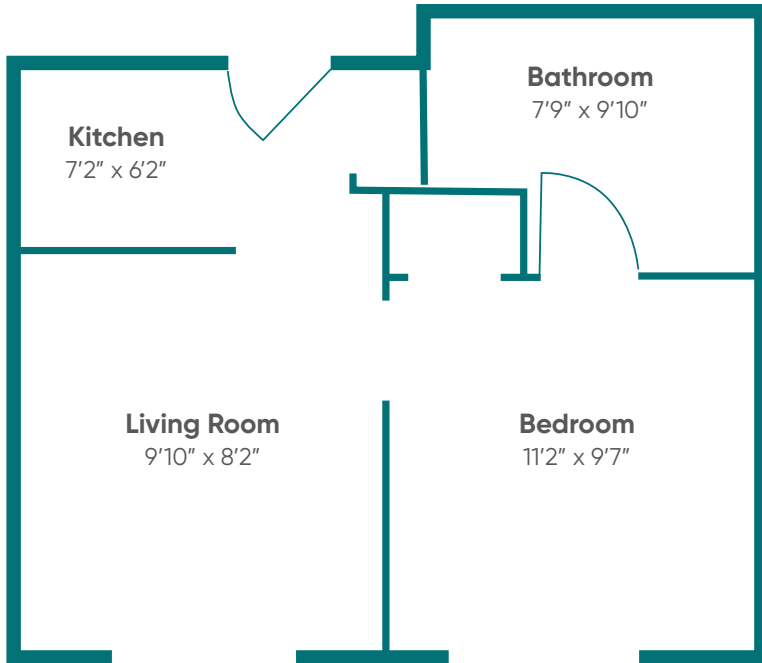

The Azaleas

One bedroom
apartment

Studio
apartment

3701 Behrman Place
New Orleans, LA 70114
504.367.5640 ext. 319
touro.com/woldenberg