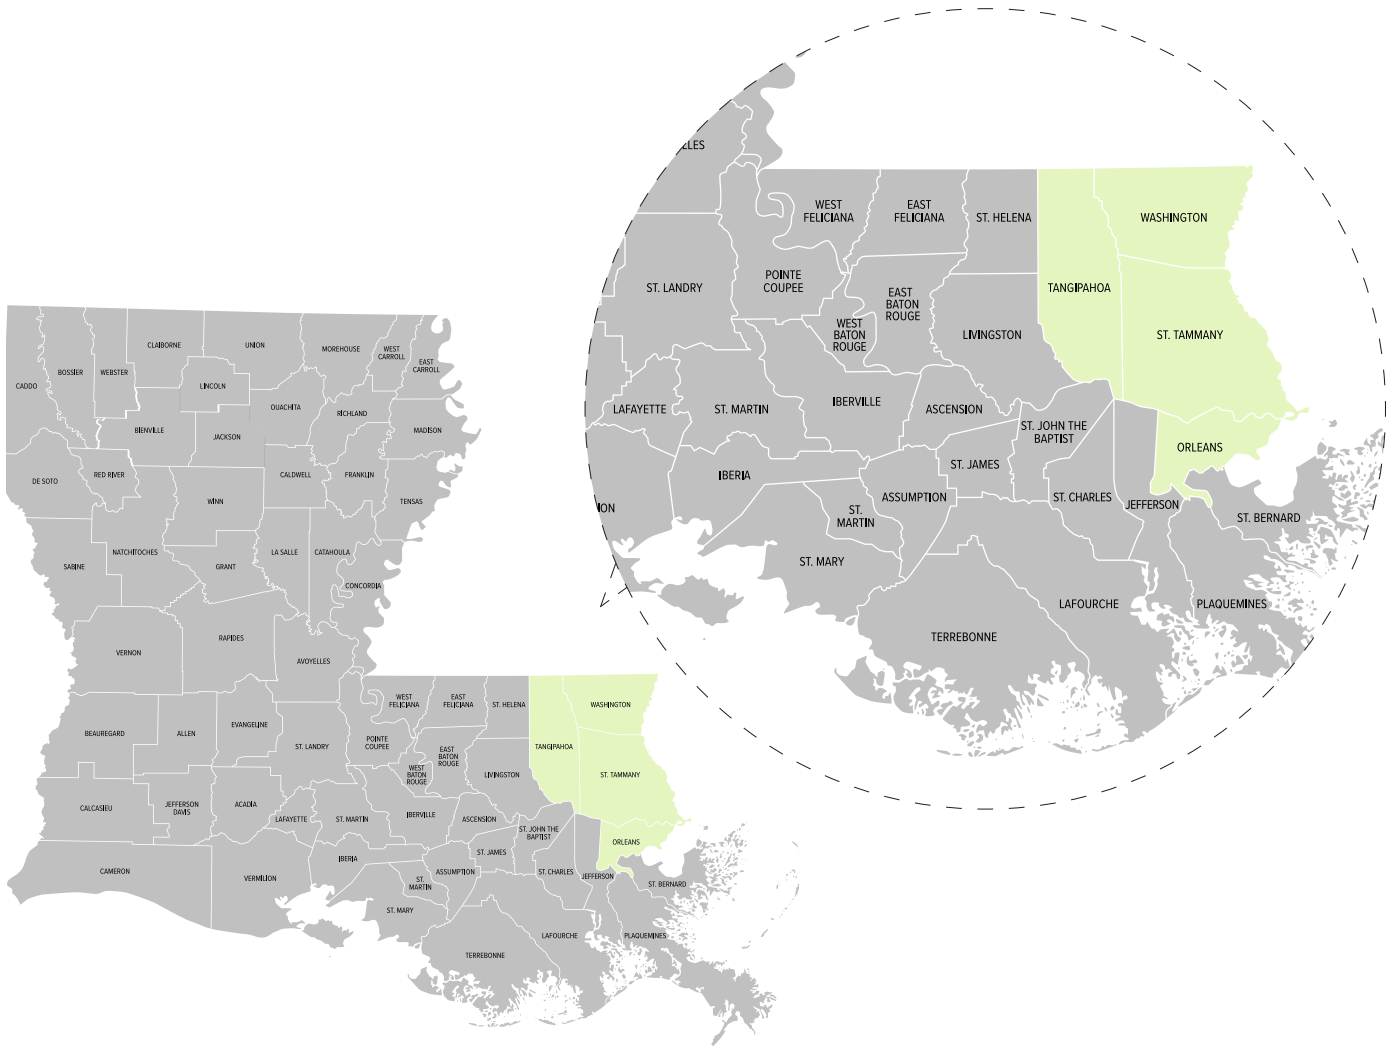

Trauma outreach map

Injury prevention and
community outreach

Injury prevention and
community outreach

Louisiana parishes - Injury prevention and community outreach

- Orleans Parish
- St. Tammany Parish
- Tangipahoa Parish