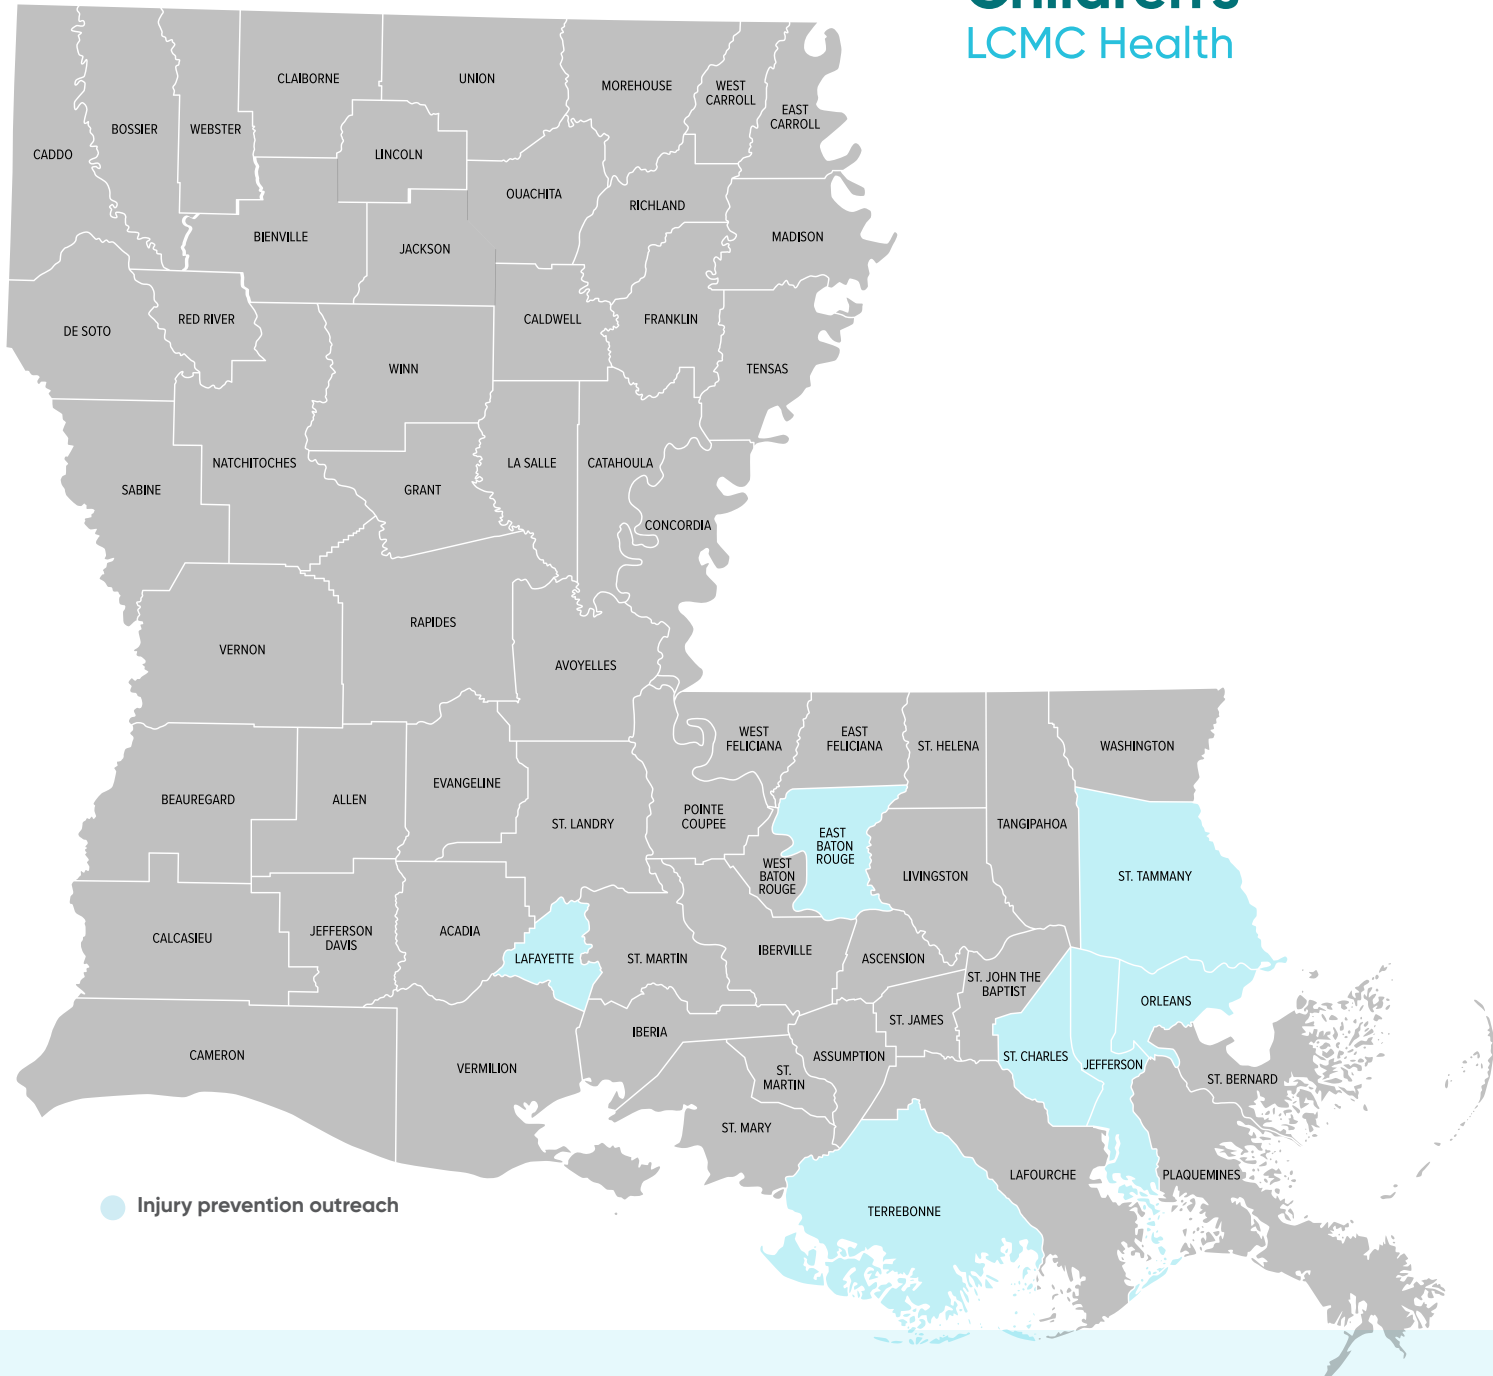

Trauma outreach map

Injury prevention outreach

**Manning Family
Children's**
LCMC Health

Louisiana parishes - Injury prevention outreach

East Baton Rouge Parish
Jefferson
Lafayette
Orleans

Terrebonne
St. Charles
St. Tammany