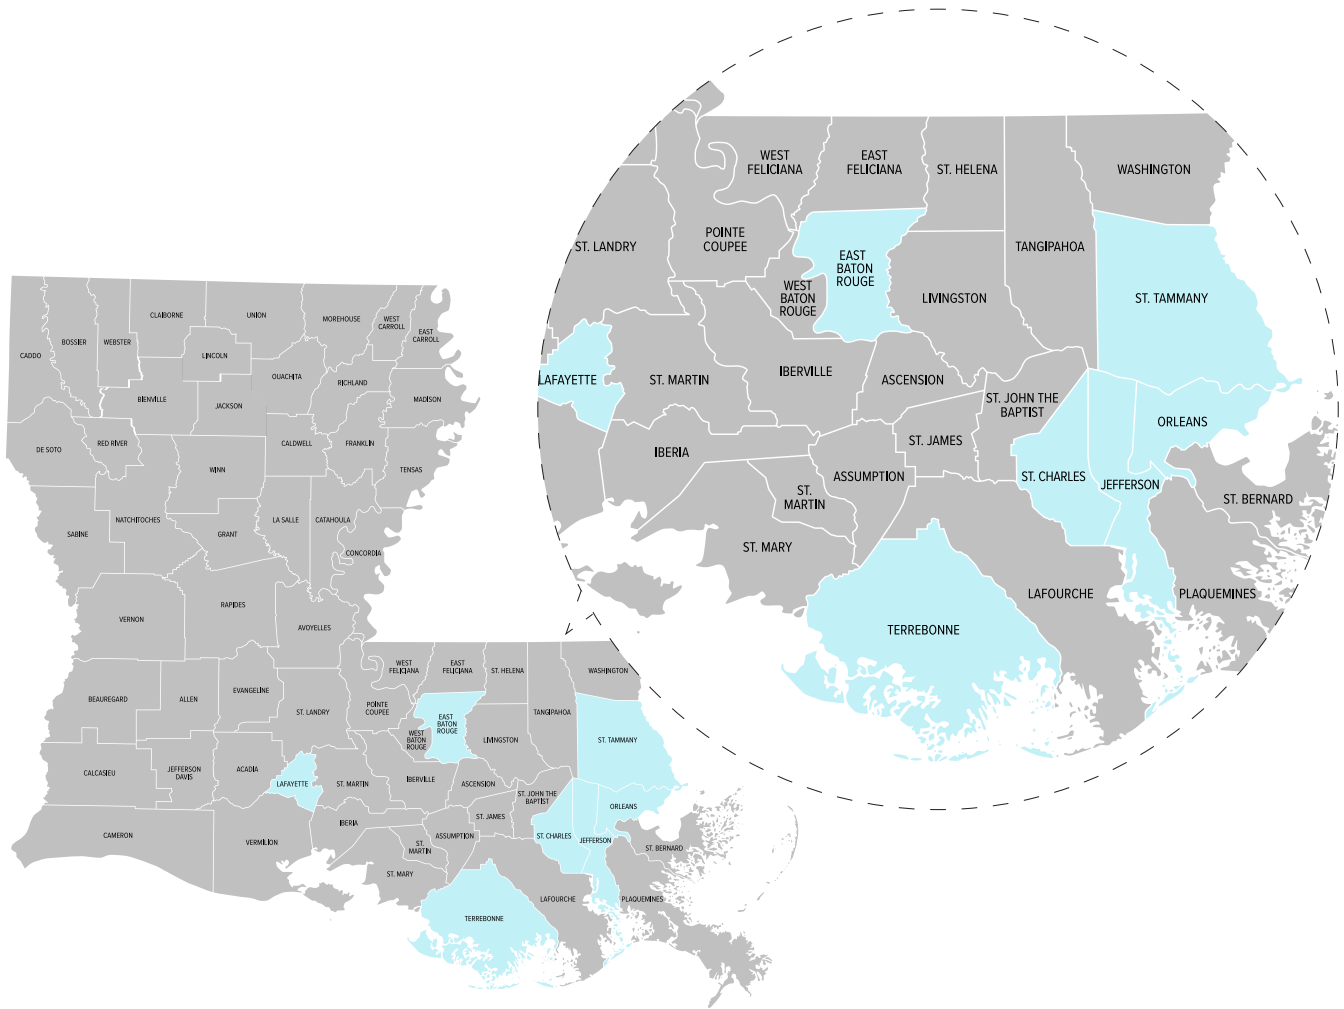

Trauma outreach map

Injury prevention outreach

**Manning Family
Children's**
LCMC Health

● Injury prevention outreach

Louisiana parishes – Injury prevention outreach

East Baton Rouge Parish
Jefferson
Lafayette
Orleans

Terrebonne
St. Charles
St. Tammany