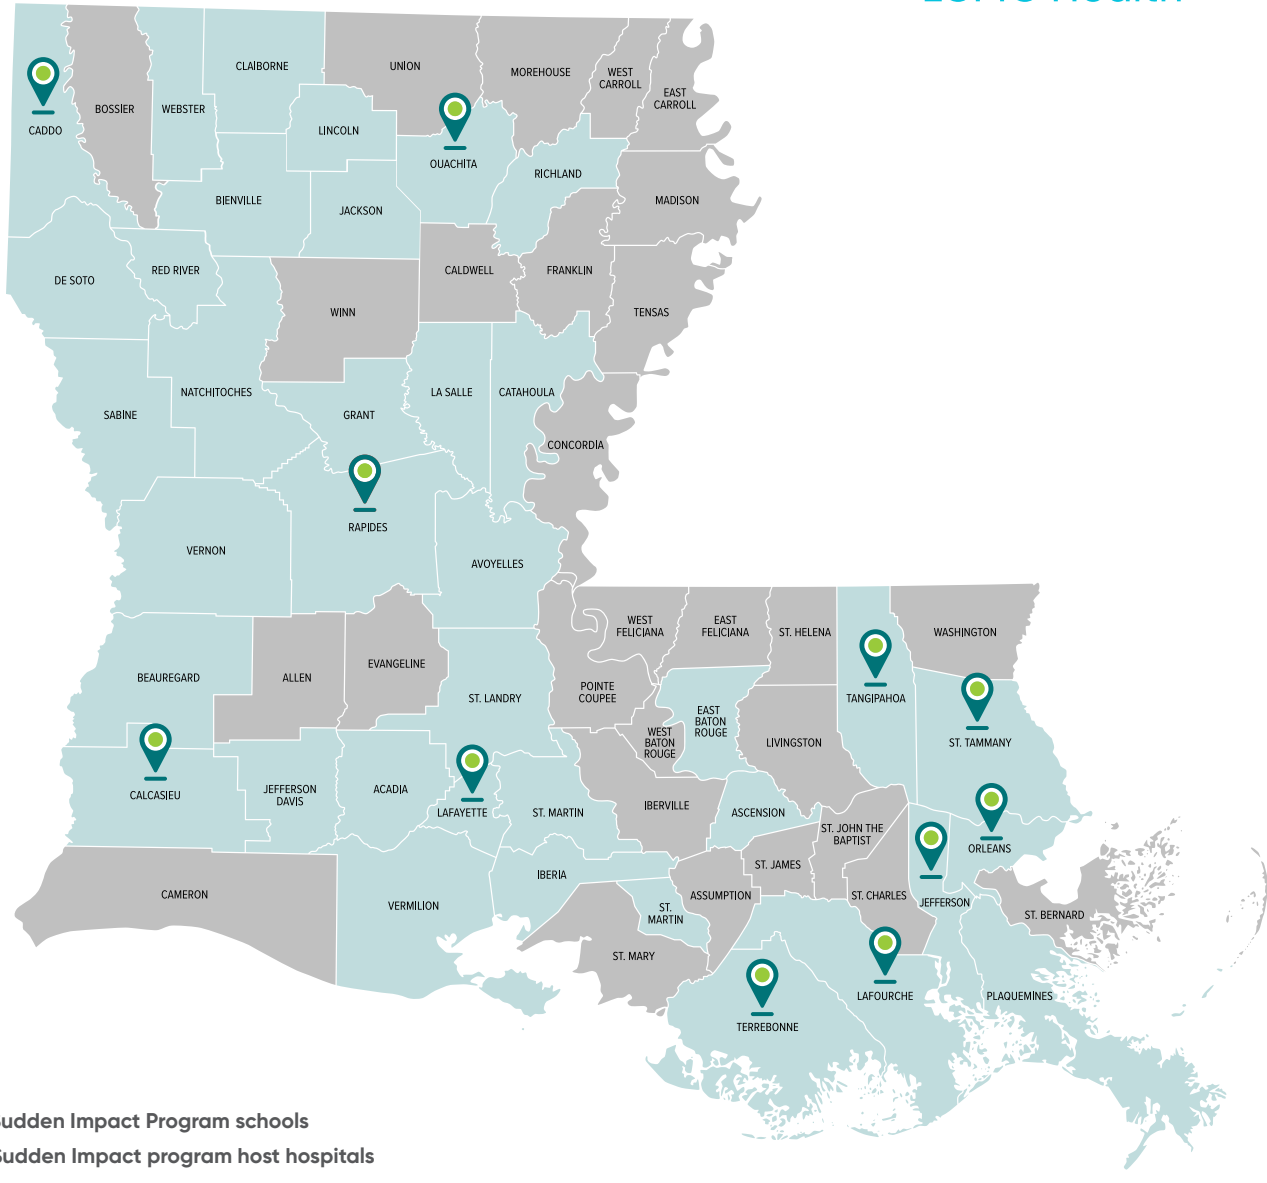

Trauma outreach map

Sudden Impact Programs

Louisiana parishes - Sudden Impact Program parishes

Parishes with Sudden Impact schools

Acadia
Ascension
Avoyelles
Beauregard
Bienville
Caddo
Calcasieu
Catahoula
Claiborne

De Soto
East Baton Rouge
Grant
Iberia
Jackson
Jefferson
Jefferson Davis
La Salle
Lafayette
Lafourche
Lincoln

Natchitoches
Orleans
Ouachita
Plaquemines
Rapides
Red River
Richland
Sabine
St. Landry
St. Martin
St. Tammany

Tangipahoa
Terrebonne
Vermillion
Vernon
Webster

Parishes with host hospitals

Caddo
Calcasieu
Jefferson

Lafayette
Lafourche
Orleans
Ouachita
Rapides
St. Tammany
Tangipahoa
Terrebonne